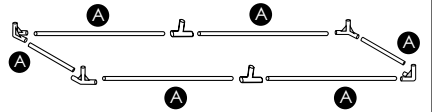

GALAXYFARM®

luna lite

grow tent

GROW TENT 240x120x200 cm

8x
CORNER
CONNECTOR

2x
4-WAY
CONNECTOR

2x
T-CONNECTOR

4x
DEEP ROOF
PIPE CONNECTOR

4x
SHALLOW ROOF
PIPE CONNECTOR

1

2