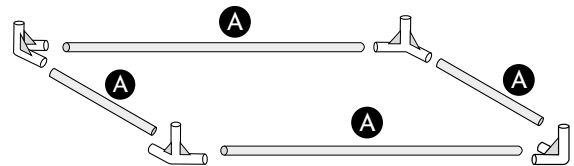

## GROWTENT SILVER 35x35x90 cm

8x  
CORNER  
CONNECTOR

2x  
DEEP ROOF PIPE  
CONNECTOR

2x  
SHALLOW ROOF PIPE  
CONNECTOR

**A** 10x

**B** 4x

**C** 4x

**1**