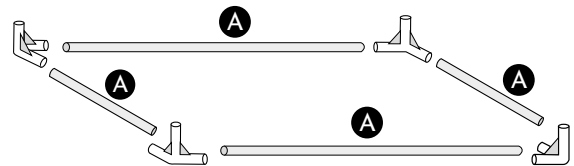

HERBGARDEN™

GROWTENT SILVER 100x100x200 cm

8x
CORNER
CONNECTOR

4x
DEEP ROOF PIPE
CONNECTOR

2x
SHALLOW ROOF PIPE
CONNECTOR

1

2