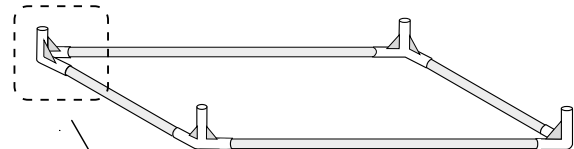

HERBGARDEN™

GROWTENT SILVER 100x100x200 cm

8x
CORNER
CONNECTOR

4x
DEEP ROOF PIPE
CONNECTOR

2x
SHALLOW ROOF PIPE
CONNECTOR

1

2