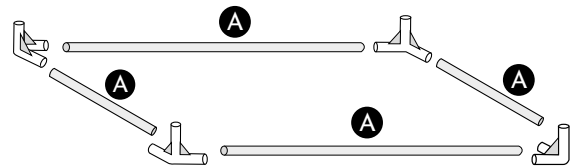

HERBGARDEN™

GROWTENT SILVER 120x120x200 cm

8x
CORNER
CONNECTOR

4x
DEEP ROOF PIPE
CONNECTOR

2x
SHALLOW ROOF PIPE
CONNECTOR

1

2