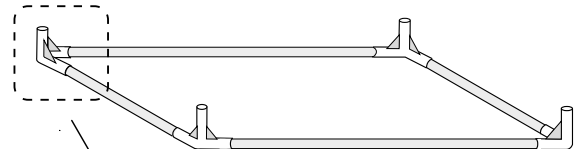

HERBGARDEN™

GROWTENT SILVER 120x120x200 cm

8x
CORNER
CONNECTOR

4x
DEEP ROOF PIPE
CONNECTOR

2x
SHALLOW ROOF PIPE
CONNECTOR

1

2