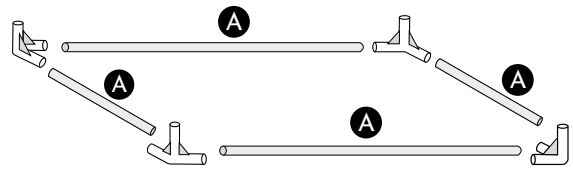

HERBGARDEN™

GROWTENT WHITE 70x70x170 cm

8x
CORNER
CONNECTOR

2x
DEEP ROOF PIPE
CONNECTOR

2x
SHALLOW ROOF PIPE
CONNECTOR

A 10x

B 4x

C 4x

1

2