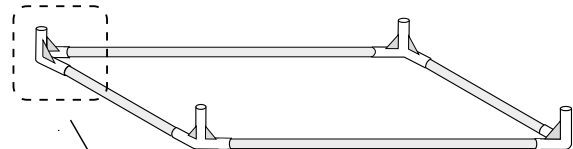

HERBGARDEN™

GROWTENT WHITE 70x70x170 cm

8x
CORNER
CONNECTOR

2x
DEEP ROOF PIPE
CONNECTOR

2x
SHALLOW ROOF PIPE
CONNECTOR

A 10x

B 4x

C 4x

1

2