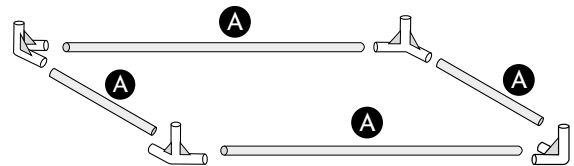

HERBGARDEN™

GROWTENT SILVER 40x40x140 cm

8x
CORNER
CONNECTOR

2x
DEEP ROOF PIPE
CONNECTOR

2x
SHALLOW ROOF PIPE
CONNECTOR

A 10x

B 4x

C 4x

1

2