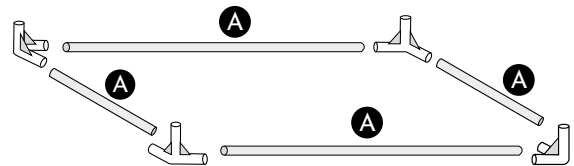

## GROWTENT SILVER 60x60x180 cm

8x  
CORNER  
CONNECTOR

2x  
DEEP ROOF PIPE  
CONNECTOR

2x  
SHALLOW ROOF PIPE  
CONNECTOR

**A** 10x

**B** 4x

**C** 4x

**1**