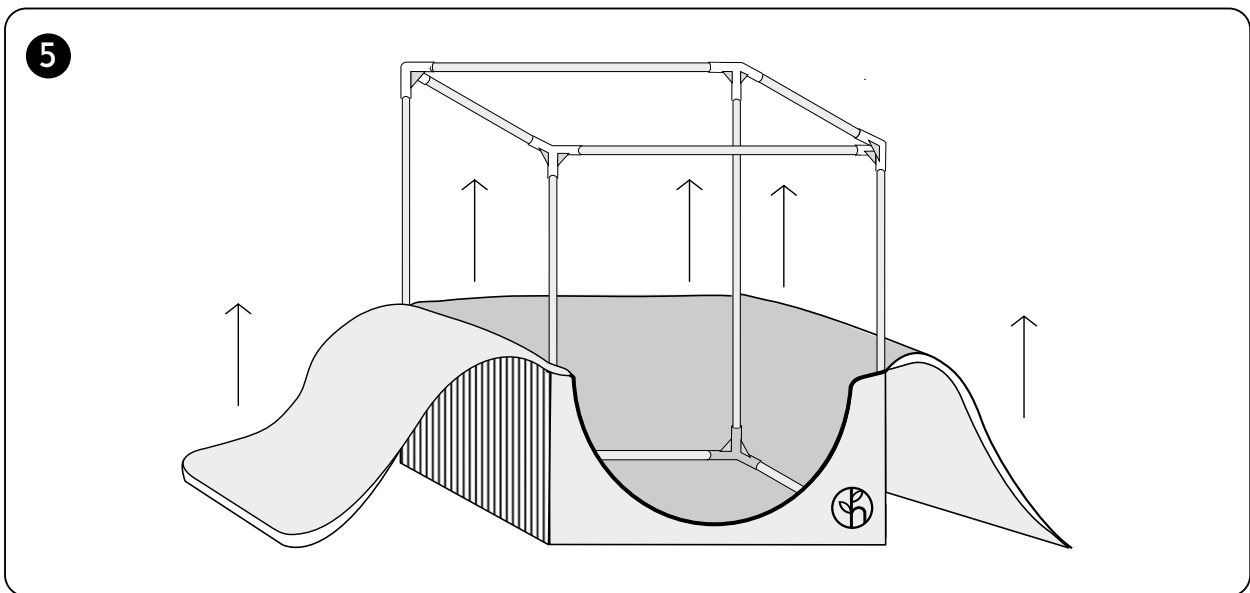

www.herbgarden.eu