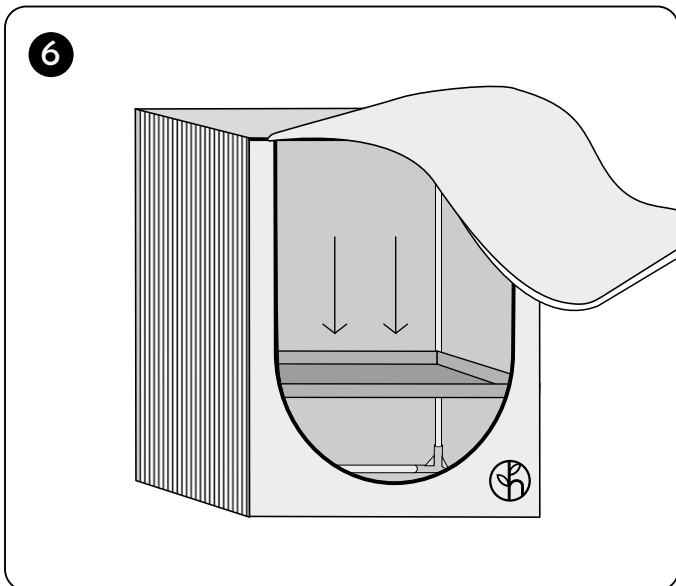

www.herbgarden.eu