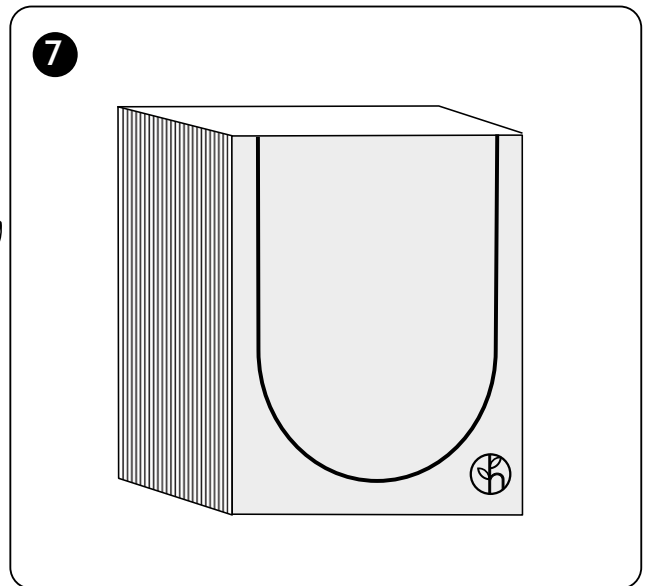

www.herbgarden.eu