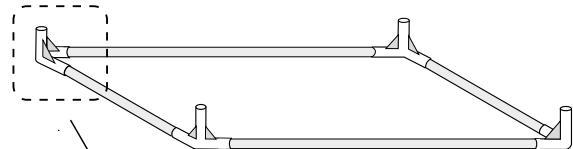

HERBGARDEN™

GROWTENT SILVER 70x70x100 cm

8x
CORNER
CONNECTOR

2x
DEEP ROOF PIPE
CONNECTOR

2x
SHALLOW ROOF PIPE
CONNECTOR

A 10x

B 4x

C 4x

1

2