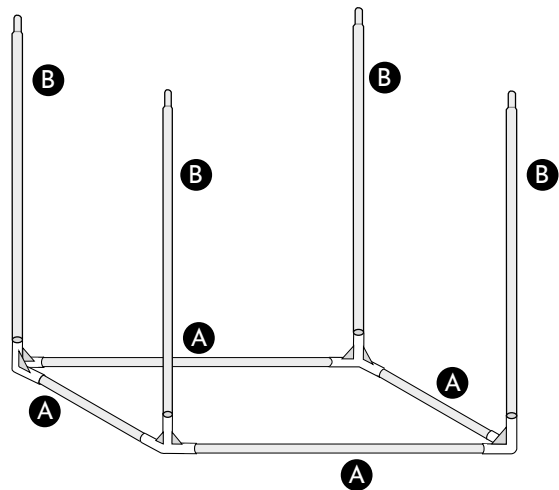

HERBGARDEN™

GROWTENT SILVER 70x70x100 cm

8x
CORNER
CONNECTOR

2x
DEEP ROOF PIPE
CONNECTOR

2x
SHALLOW ROOF PIPE
CONNECTOR

A 10x

B 4x

C 4x

1

2