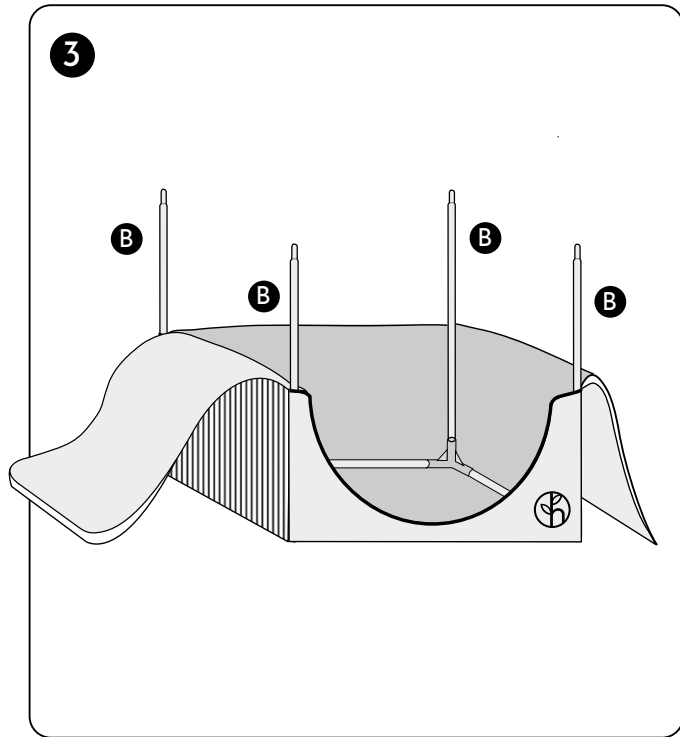

www.herbgarden.eu