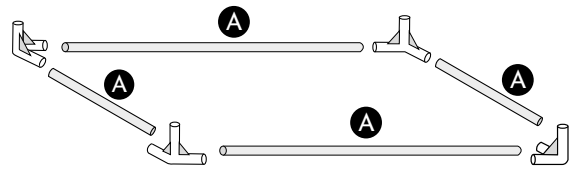

HERBGARDEN™

GROWTENT SILVER 70x70x100 cm

8x
CORNER
CONNECTOR

2x
DEEP ROOF PIPE
CONNECTOR

2x
SHALLOW ROOF PIPE
CONNECTOR

A 10x

B 4x

C 4x

1

2