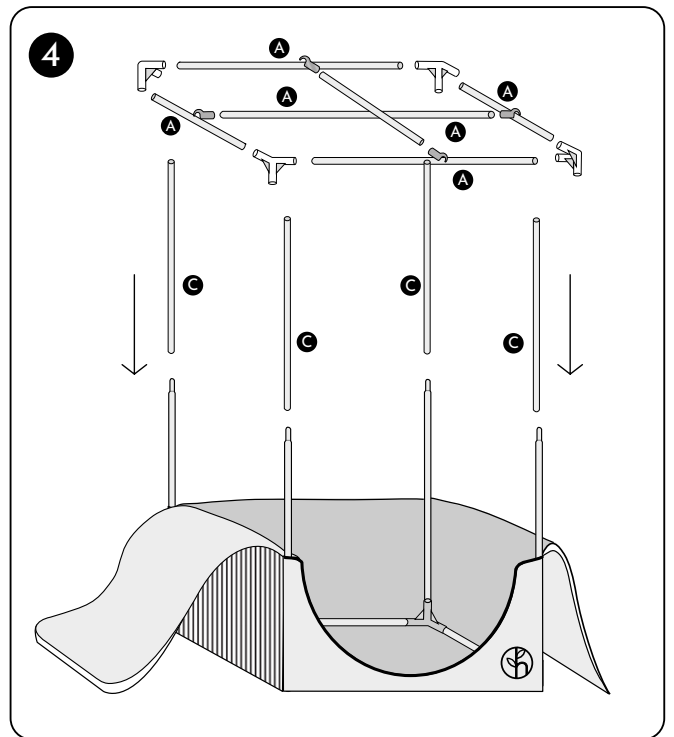

www.herbgarden.eu