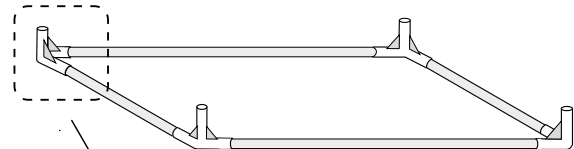

HERBGARDEN™

GROWTENT WHITE 50x50x130 cm

8x
CORNER
CONNECTOR

2x
DEEP ROOF PIPE
CONNECTOR

2x
SHALLOW ROOF PIPE
CONNECTOR

A 10x

B 4x

C 4x

1

2