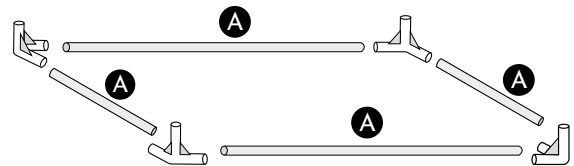

HERBGARDEN™

GROWTENT WHITE 50x50x130 cm

8x
CORNER
CONNECTOR

2x
DEEP ROOF PIPE
CONNECTOR

2x
SHALLOW ROOF PIPE
CONNECTOR

A 10x

B 4x

C 4x

1

2